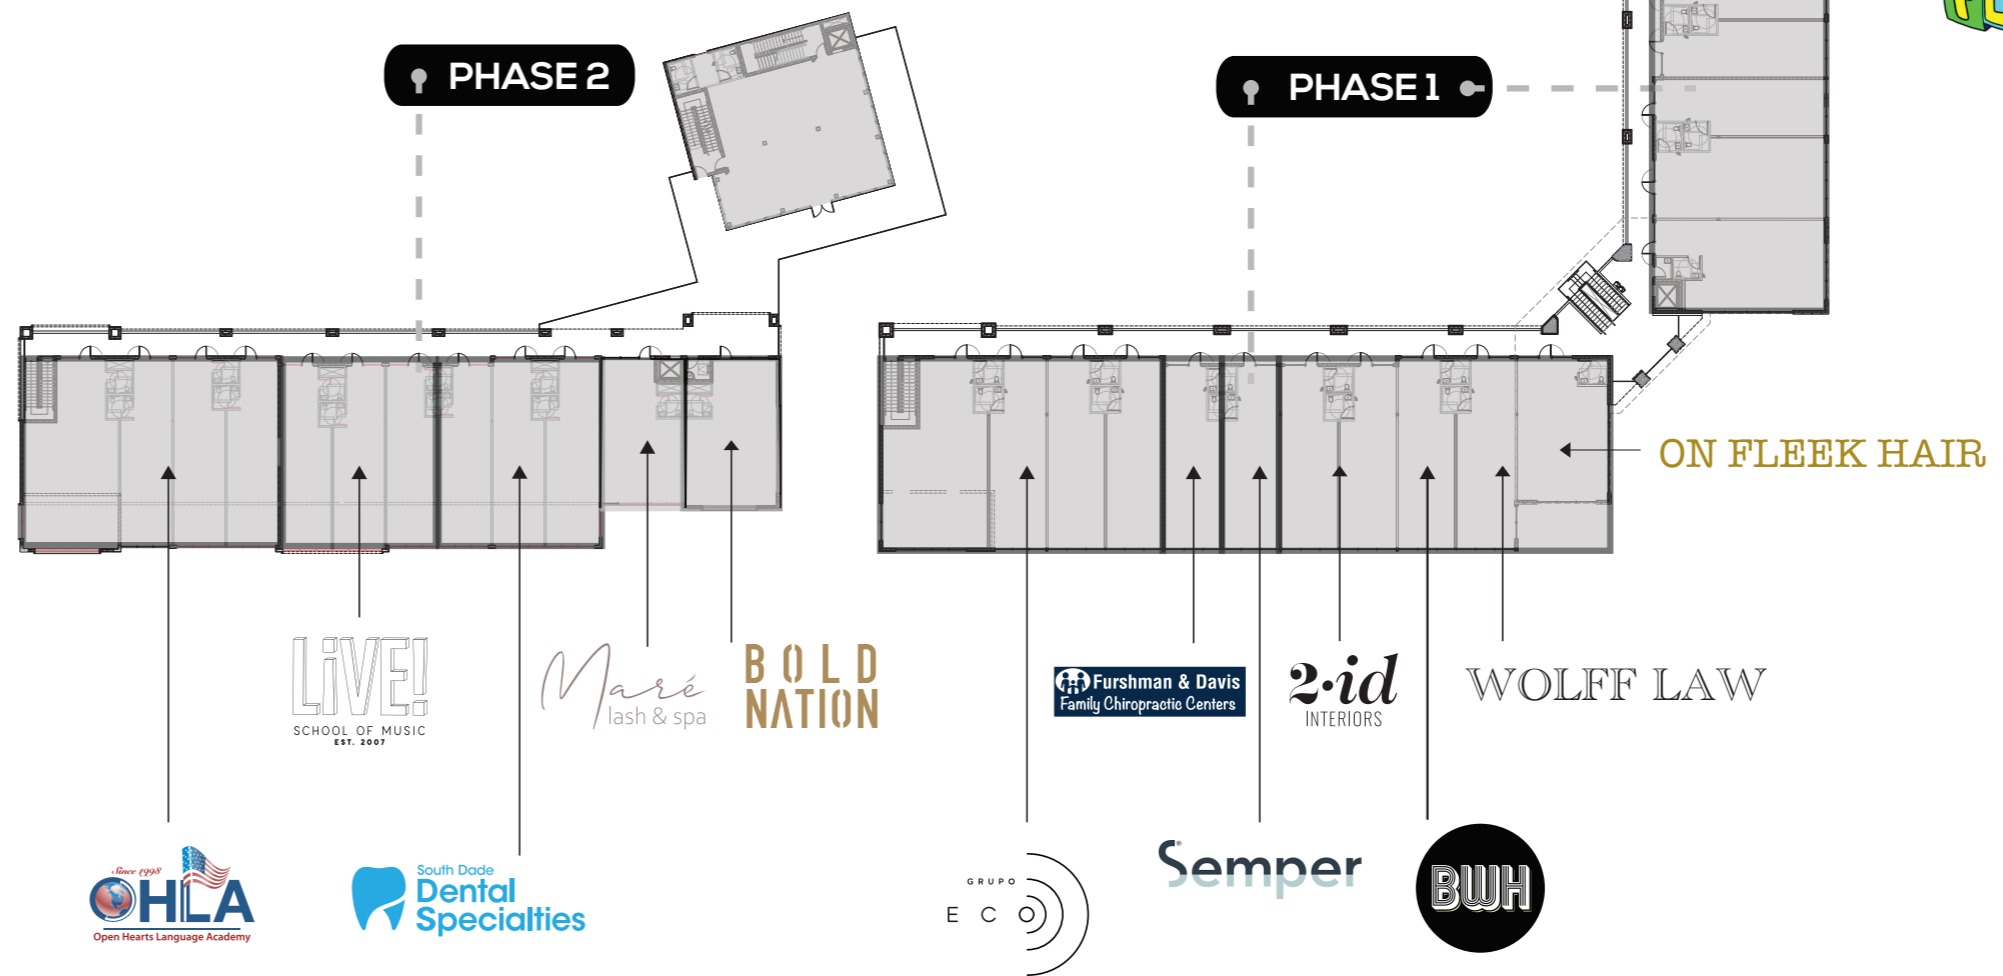

HOLYSHAKES
TOO HOT FOR HEAVEN. TOO COOL FOR HELL.

TEA LEAF & CREAMERY

THE VILLAGE BOUTIQUE OFFICES

5th floor ROOF TOP by JUVIA miami beach

DRUNKEN DRAGON

PHASE 3

PHASE 2

PHASE 1

Anderson & Cole NAIL SPA

LaEstanciaArgentina™

SITE PLAN FIRST FLOOR

SITE PLAN SECOND FLOOR

SITE PLAN
GROUND FLOOR

FLOOR PLAN

ATLANTIC VILLAGE III

THE WORX

3RD LEVEL
OFFICE

FLOOR PLAN

ATLANTIC VILLAGE III

4TH LEVEL
OFFICE

FLOOR PLAN

ATLANTIC VILLAGE III

JUVIA

CIOCCA
DERMATOLOGY

5TH LEVEL
OFFICE

INTERNATIONAL INSTITUTE
OF PLASTIC SURGEON

FLOOR PLAN

ATLANTIC VILLAGE III

6TH LEVEL OFFICE